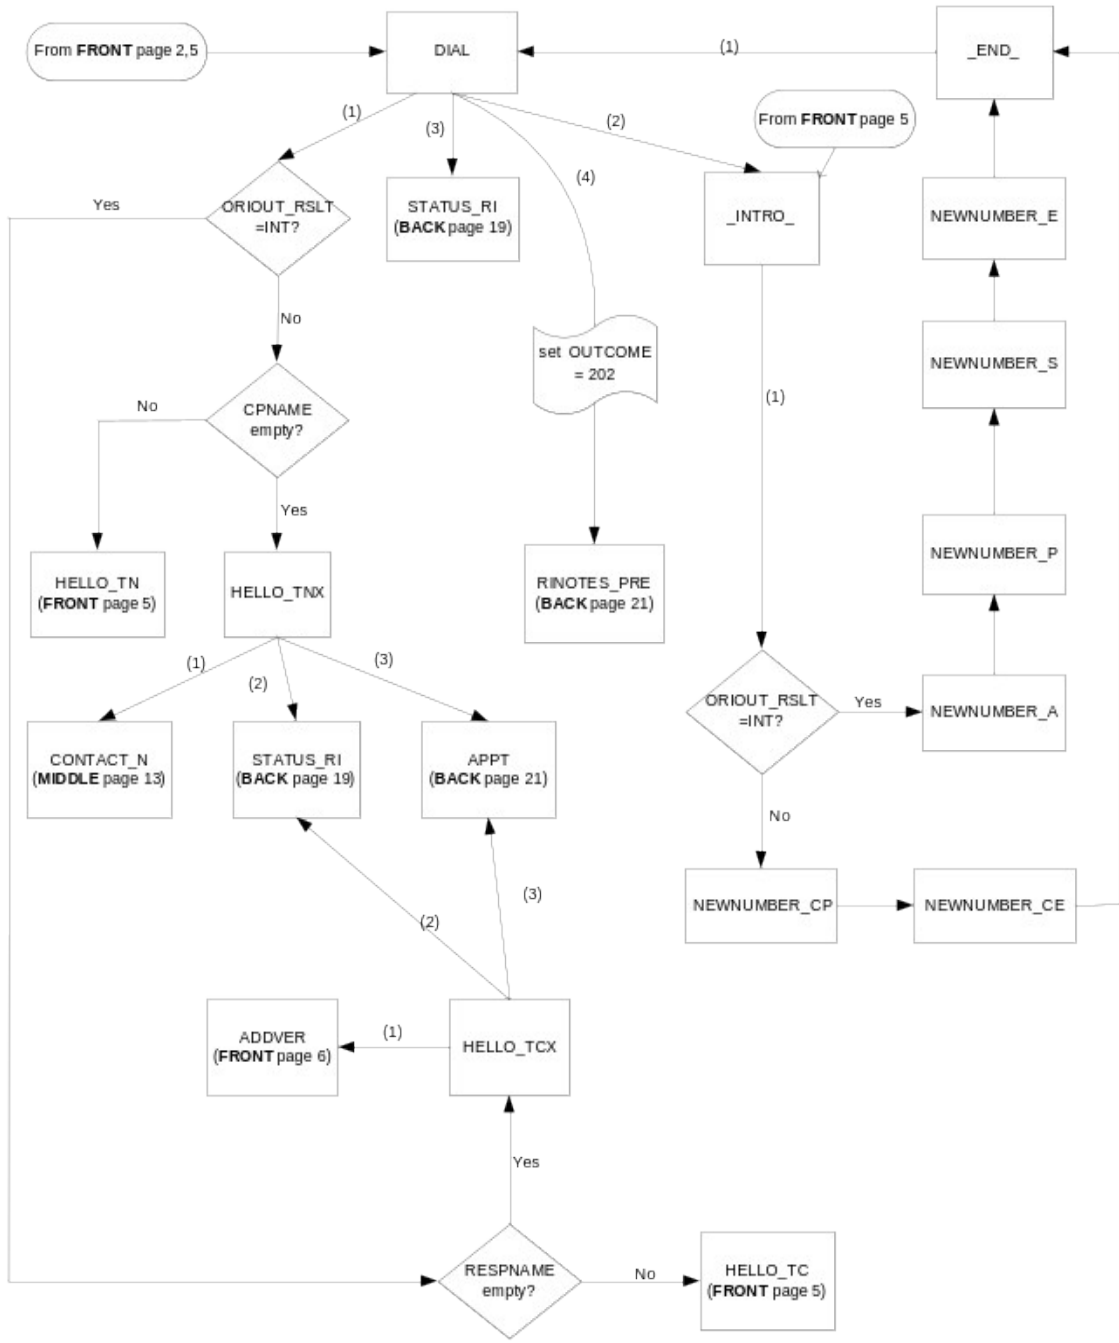

# CED 2000 Sample Redesign Reinterview Blaise Instrument Flowcharts

## Reference Screens

## Text Files

**CED Reinterview Blaise Instrument Flowcharts -- Front**

Attachment B  
Front - p. 2

### CED Reinterview Blaise Instrument Flowcharts -- Middle

Attachment B  
Middle - p. 9

From MIDDLE page 10

Attachment B  
Middle - p.12

CED Reinterview Blaise Instrument Flowcharts -- Back

Attachment B  
Back - p.14