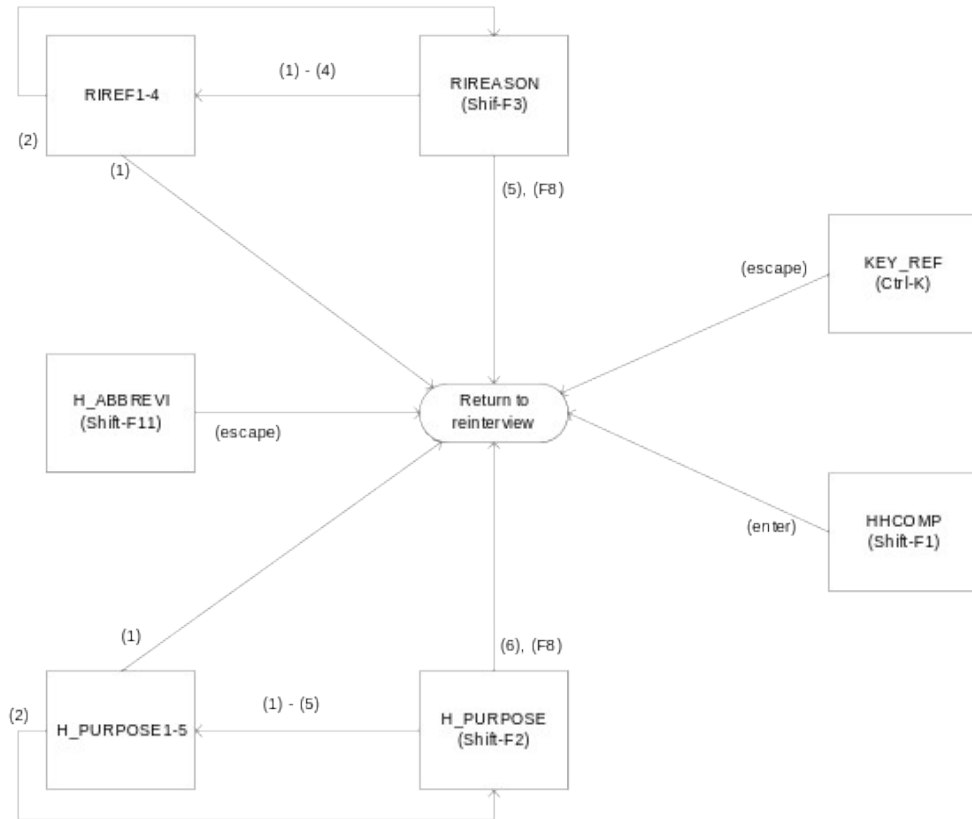

# CED 2000 Sample Redesign Reinterview Blaise Instrument Flowcharts

## Reference Screens

## Text Files

**CED Reinterview Blaise Instrument Flowcharts -- Front**

Attachment B  
Front - p. 2