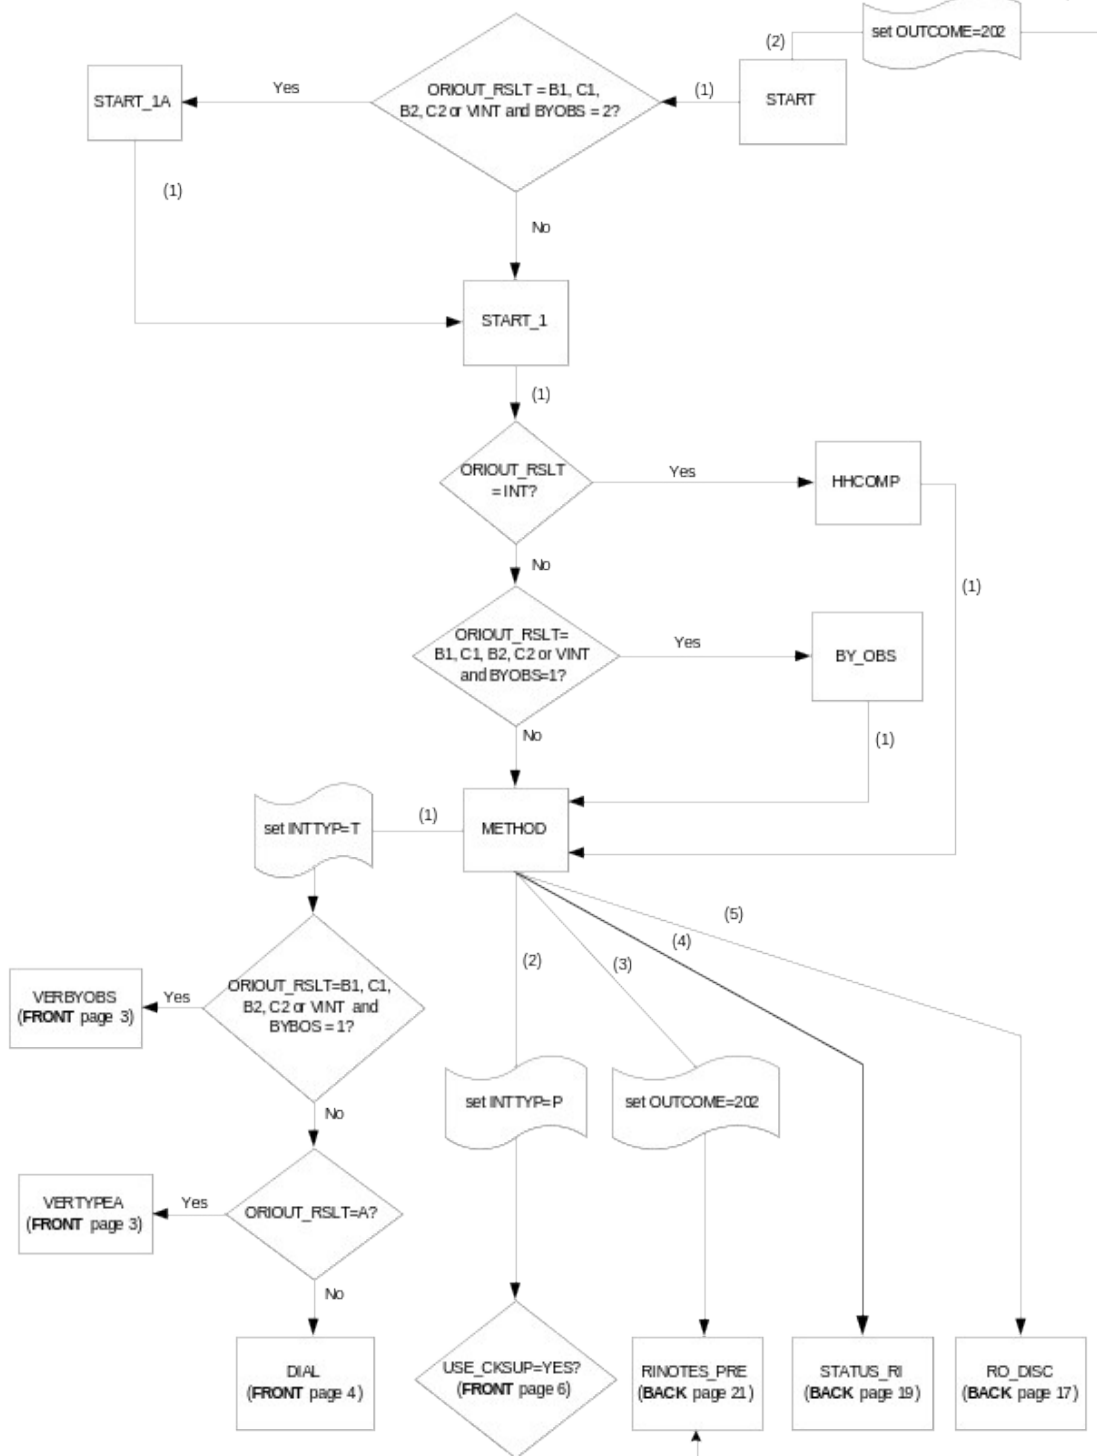

# CED 2000 Sample Redesign Reinterview Blaise Instrument Flowcharts

## Reference Screens

## Text Files

**CED Reinterview Blaise Instrument Flowcharts -- Front**

Attachment B  
Front - p. 2