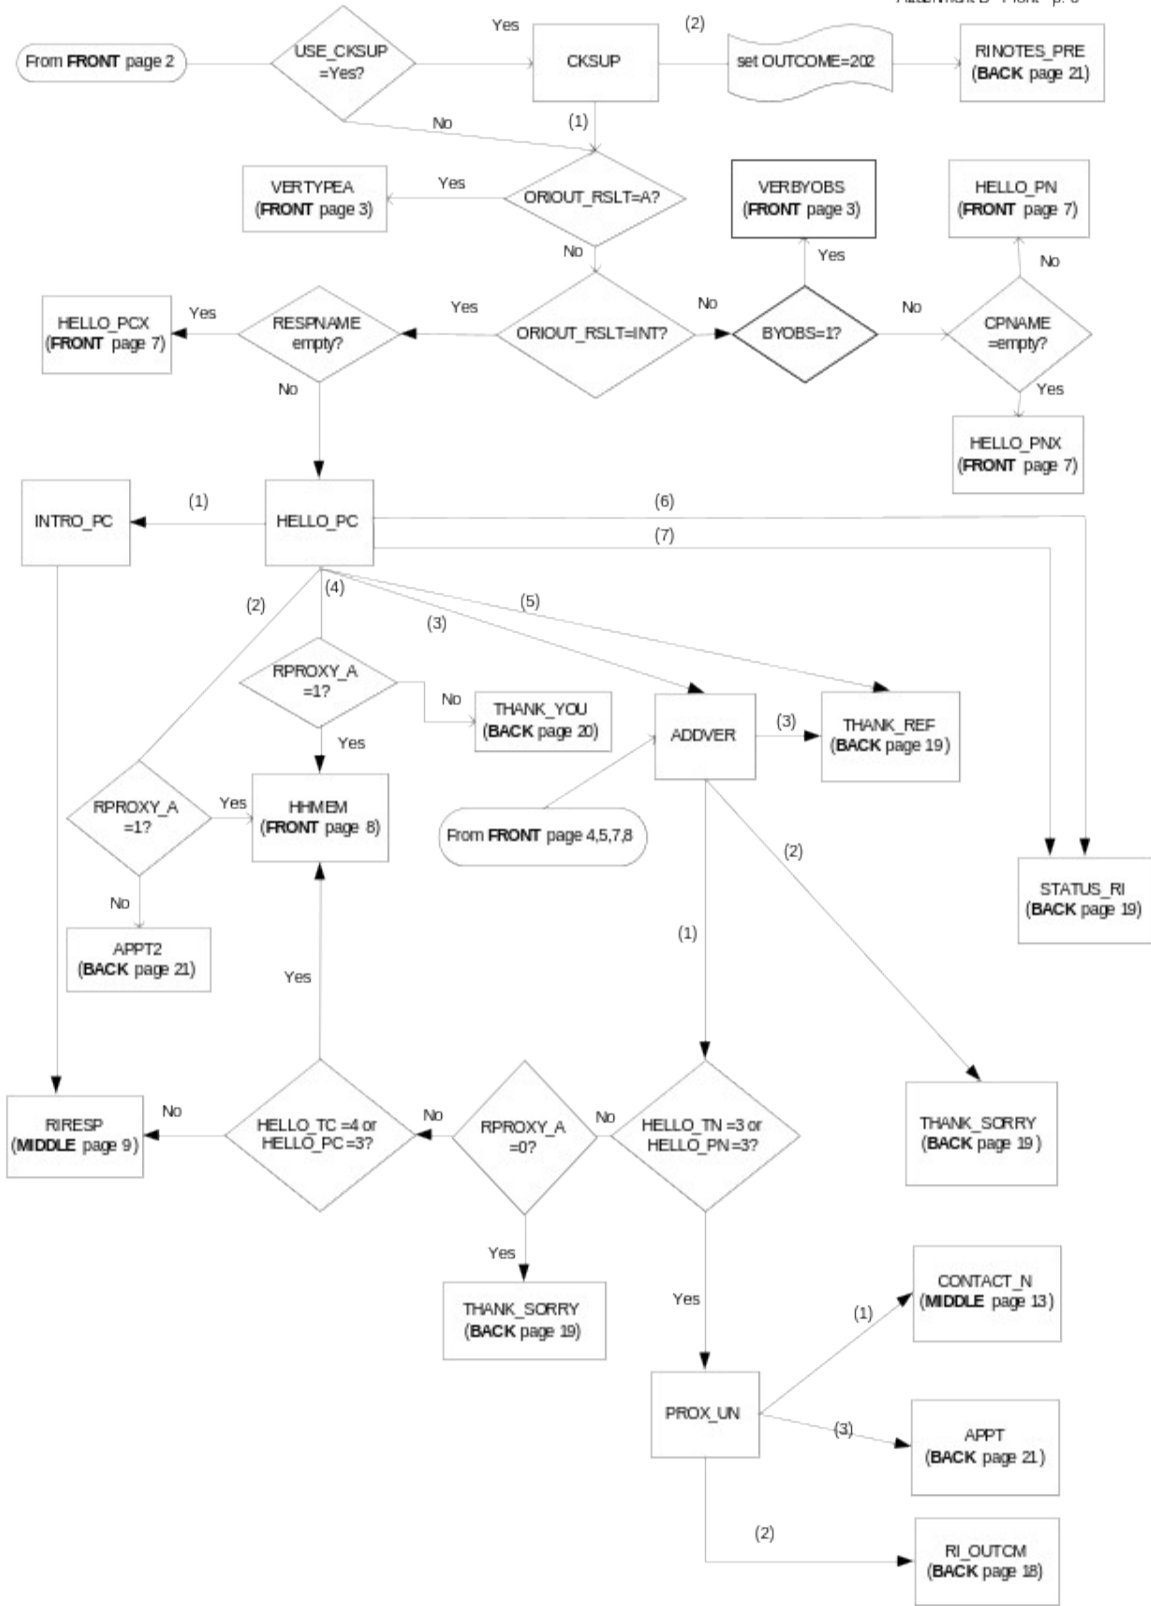

# CED 2000 Sample Redesign Reinterview Blaise Instrument Flowcharts

## Reference Screens

## Text Files

**CED Reinterview Blaise Instrument Flowcharts -- Front**

Attachment B  
Front - p. 2

### CED Reinterview Blaise Instrument Flowcharts -- Middle

Attachment B  
Middle - p. 9

From MIDDLE page 10

Attachment B  
Middle - p.12

CED Reinterview Blaise Instrument Flowcharts -- Back

Attachment B  
Back - p.14