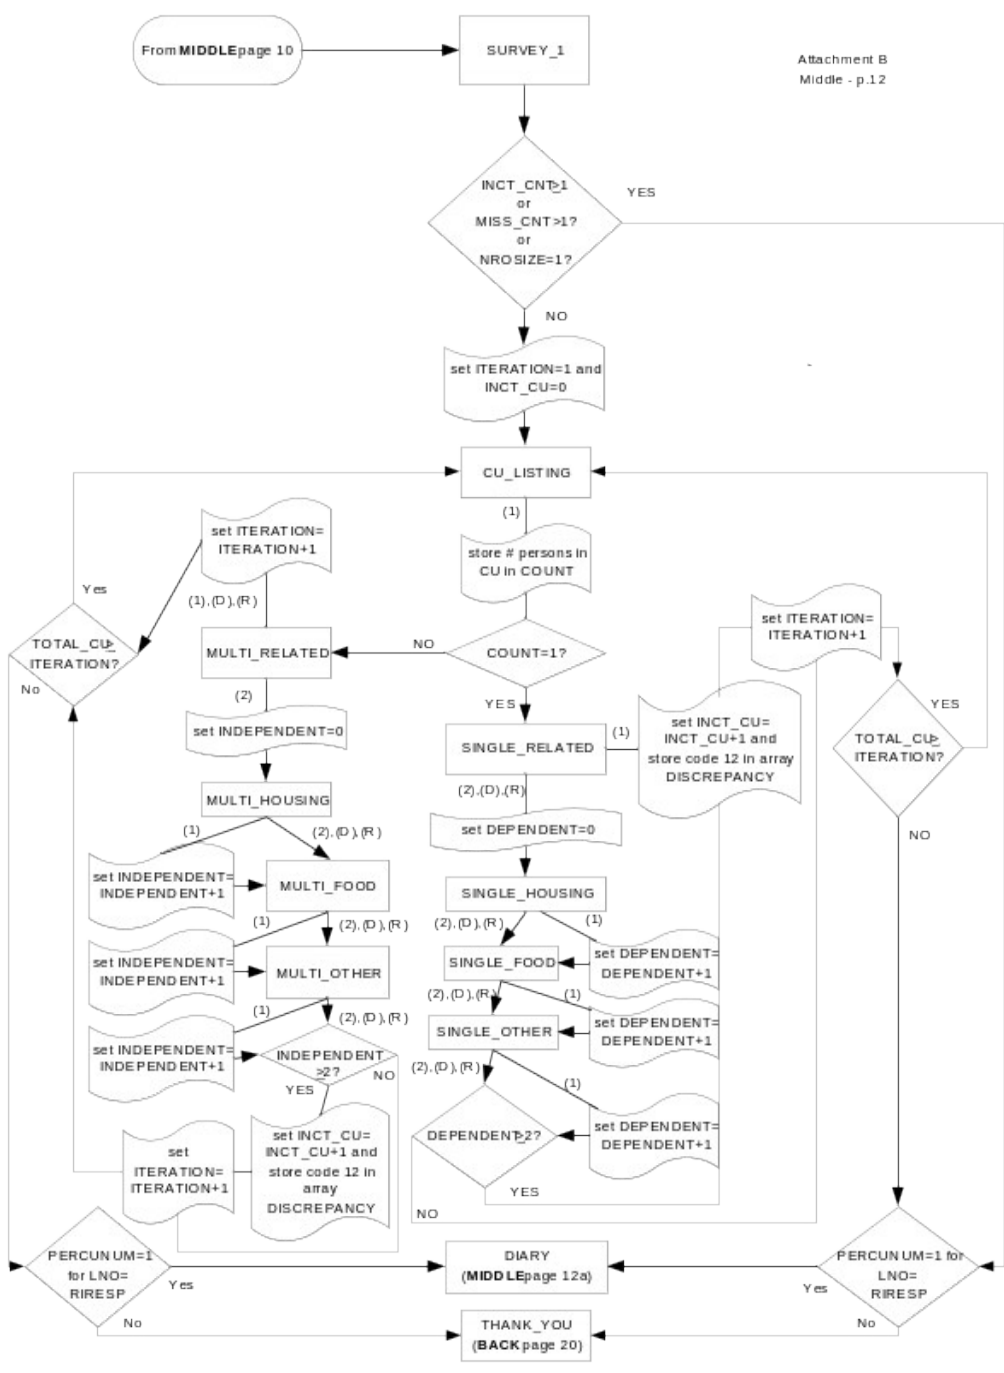

# CED 2000 Sample Redesign Reinterview Blaise Instrument Flowcharts

## Reference Screens

## Text Files

**CED Reinterview Blaise Instrument Flowcharts -- Front**

Attachment B  
Front - p. 2

### CED Reinterview Blaise Instrument Flowcharts -- Middle

Attachment B  
Middle - p. 9

From MIDDLE page 10

Attachment B  
Middle - p.12

CED Reinterview Blaise Instrument Flowcharts -- Back

Attachment B  
Back - p.14