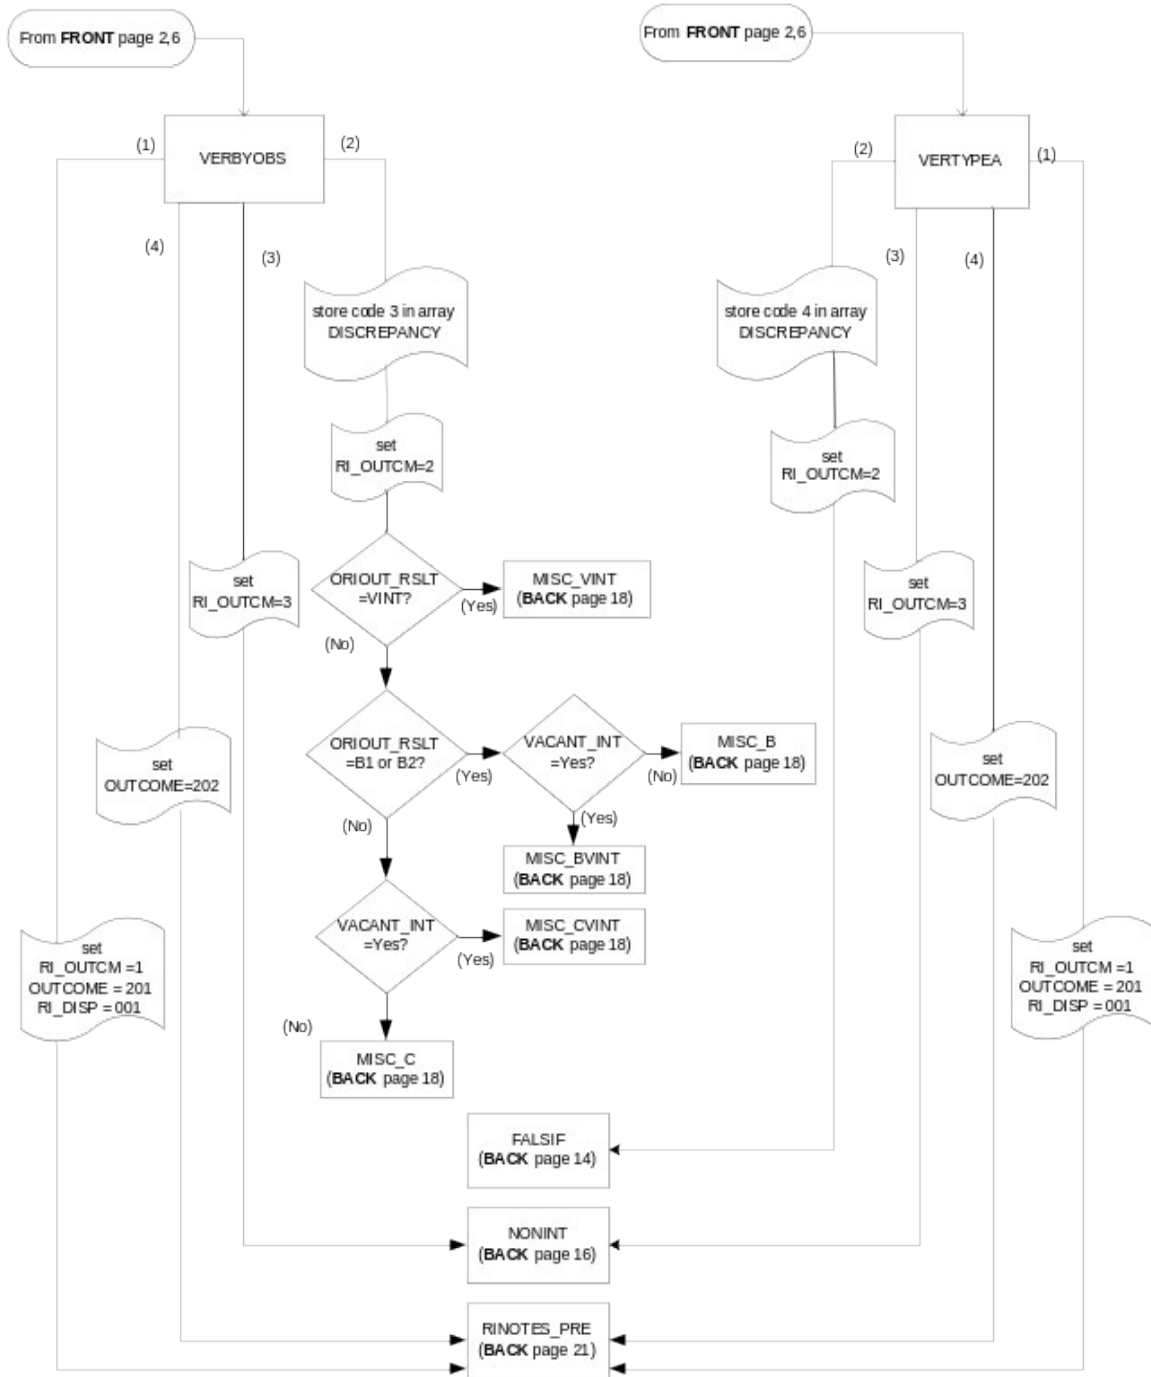

# CED 2000 Sample Redesign Reinterview Blaise Instrument Flowcharts

## Reference Screens

## Text Files

**CED Reinterview Blaise Instrument Flowcharts -- Front**

Attachment B  
Front - p. 2