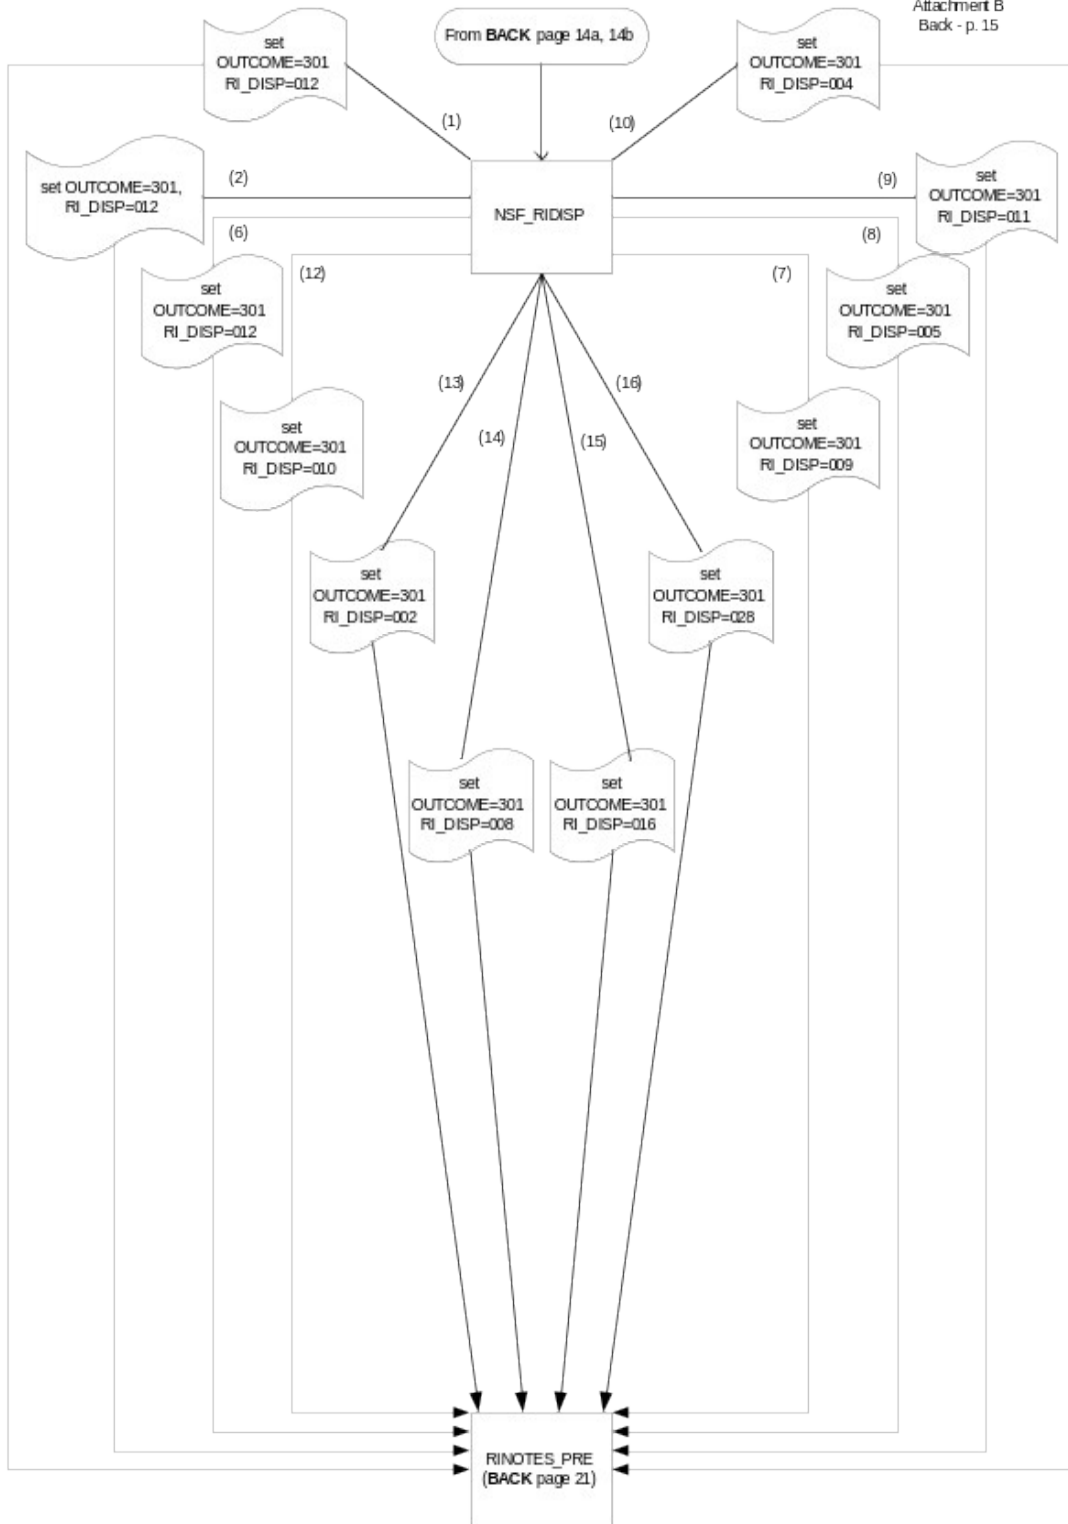

# CED 2000 Sample Redesign Reinterview Blaise Instrument Flowcharts

## Reference Screens

## Text Files

**CED Reinterview Blaise Instrument Flowcharts -- Front**

Attachment B  
Front - p. 2

### CED Reinterview Blaise Instrument Flowcharts -- Middle

Attachment B  
Middle - p. 9

From MIDDLE page 10

Attachment B  
Middle - p.12

CED Reinterview Blaise Instrument Flowcharts -- Back

Attachment B  
Back - p.14