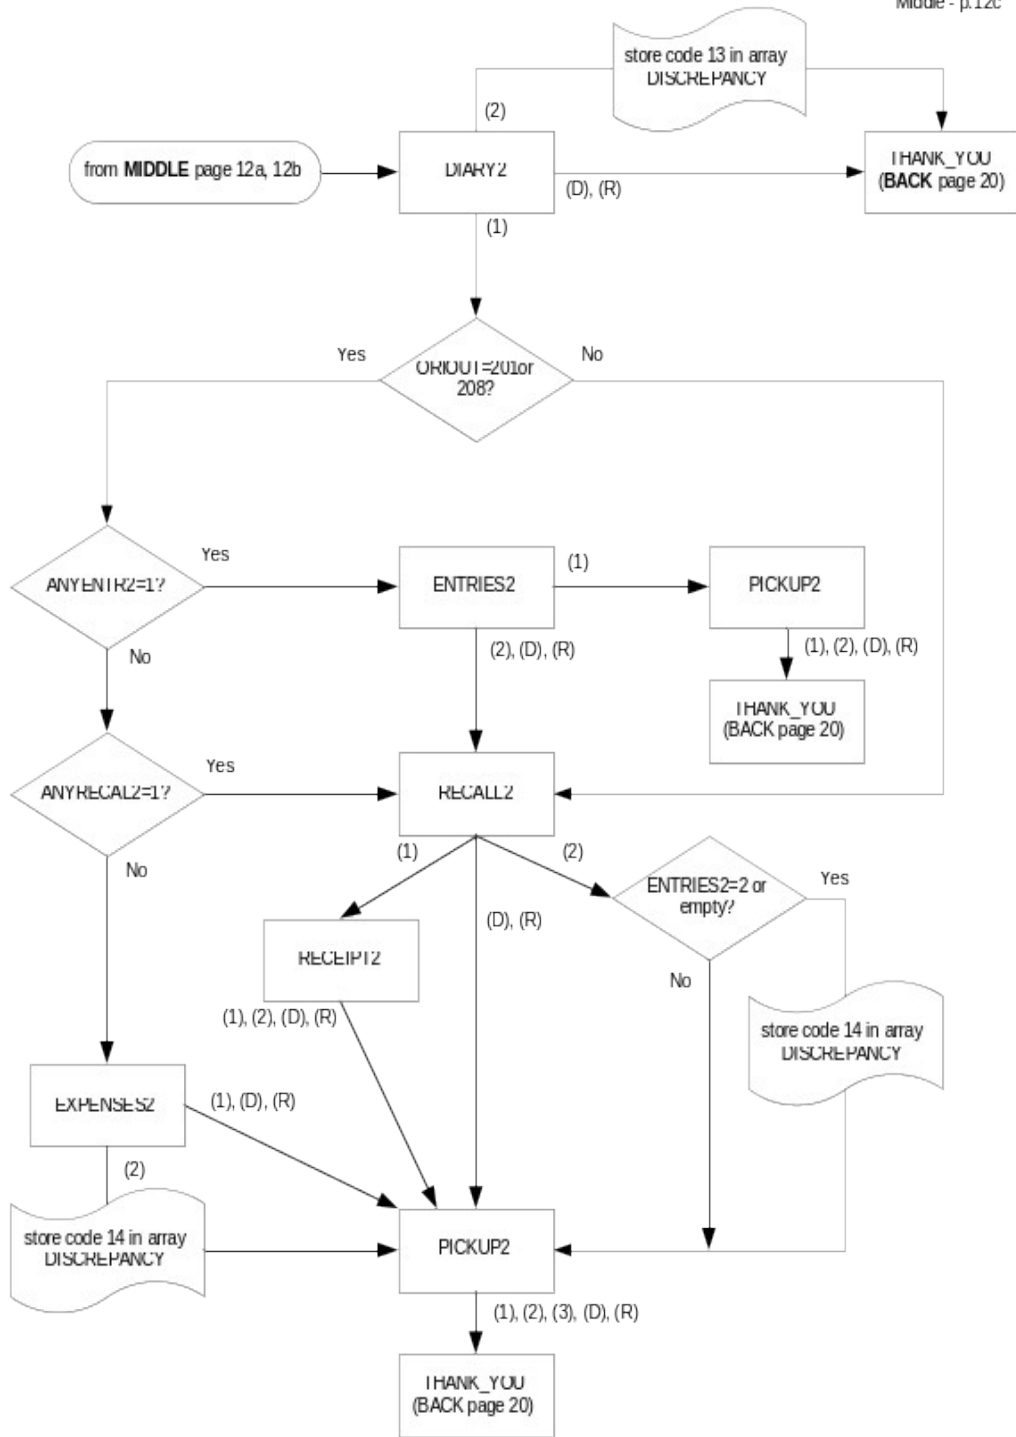

# CED 2000 Sample Redesign Reinterview Blaise Instrument Flowcharts

## Reference Screens

## Text Files

**CED Reinterview Blaise Instrument Flowcharts -- Front**

Attachment B  
Front - p. 2

### CED Reinterview Blaise Instrument Flowcharts -- Middle

Attachment B  
Middle - p. 9

From MIDDLE page 10

Attachment B  
Middle - p.12

CED Reinterview Blaise Instrument Flowcharts -- Back

Attachment B  
Back - p.14