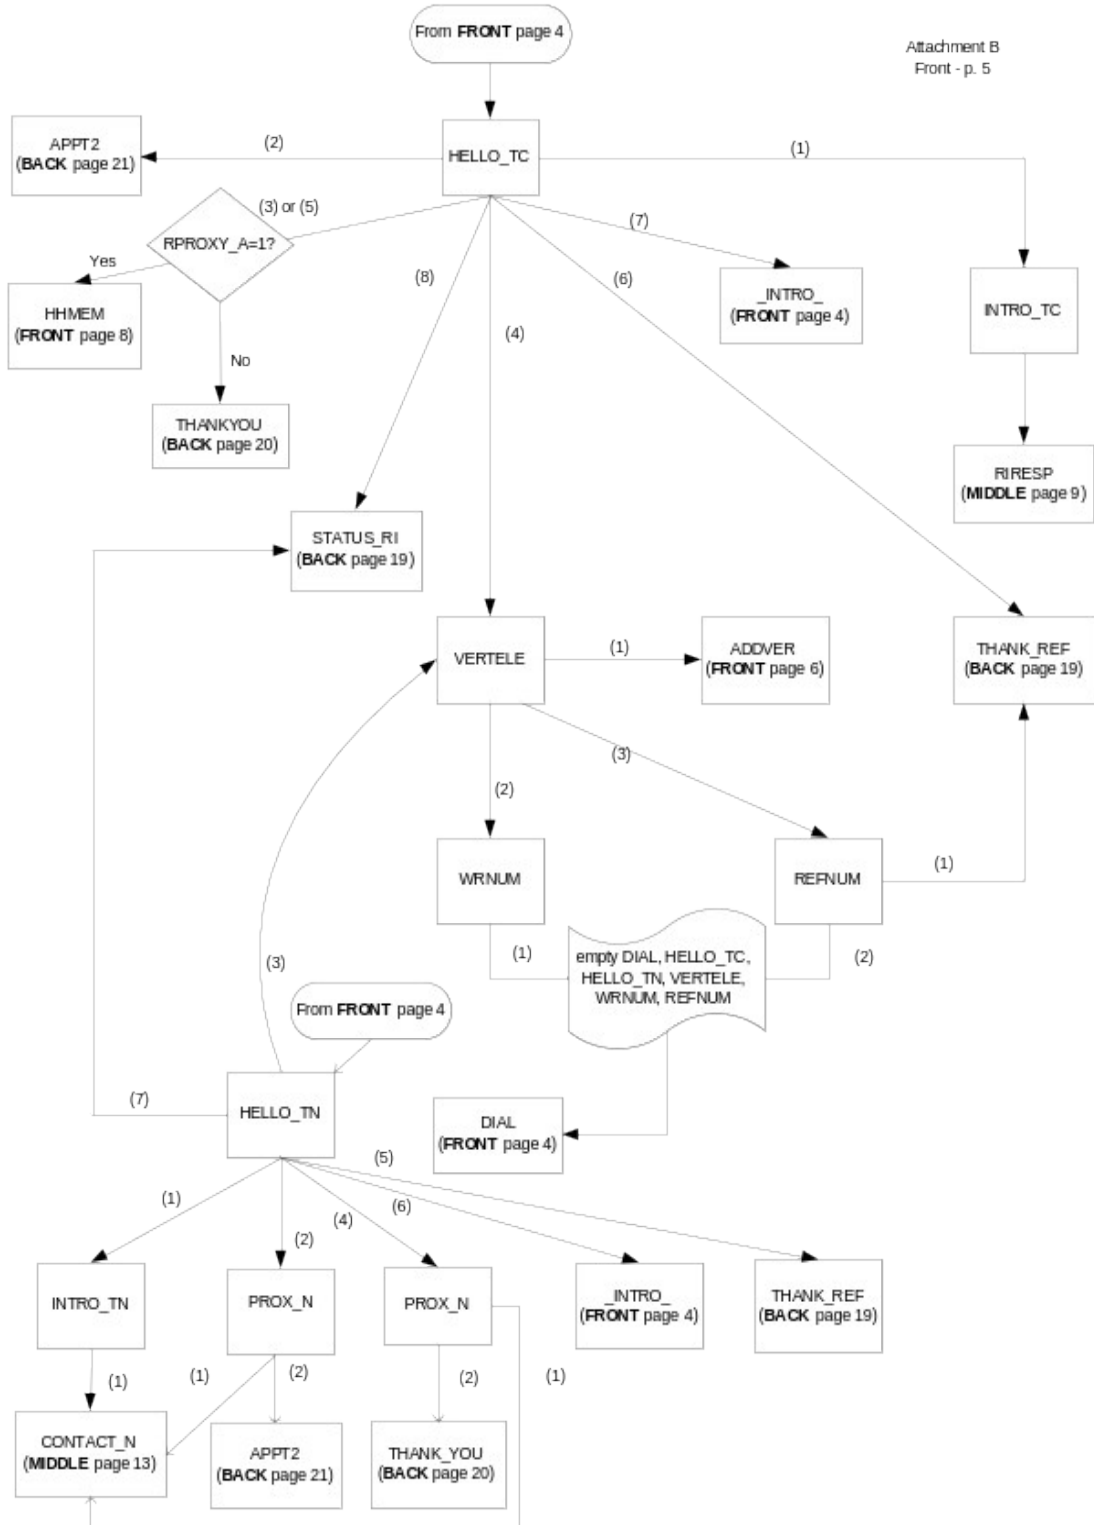

# CED 2000 Sample Redesign Reinterview Blaise Instrument Flowcharts

## Reference Screens

## Text Files

**CED Reinterview Blaise Instrument Flowcharts -- Front**

Attachment B  
Front - p. 2

### CED Reinterview Blaise Instrument Flowcharts -- Middle

Attachment B  
Middle - p. 9

From MIDDLE page 10

Attachment B  
Middle - p.12

CED Reinterview Blaise Instrument Flowcharts -- Back

Attachment B  
Back - p.14