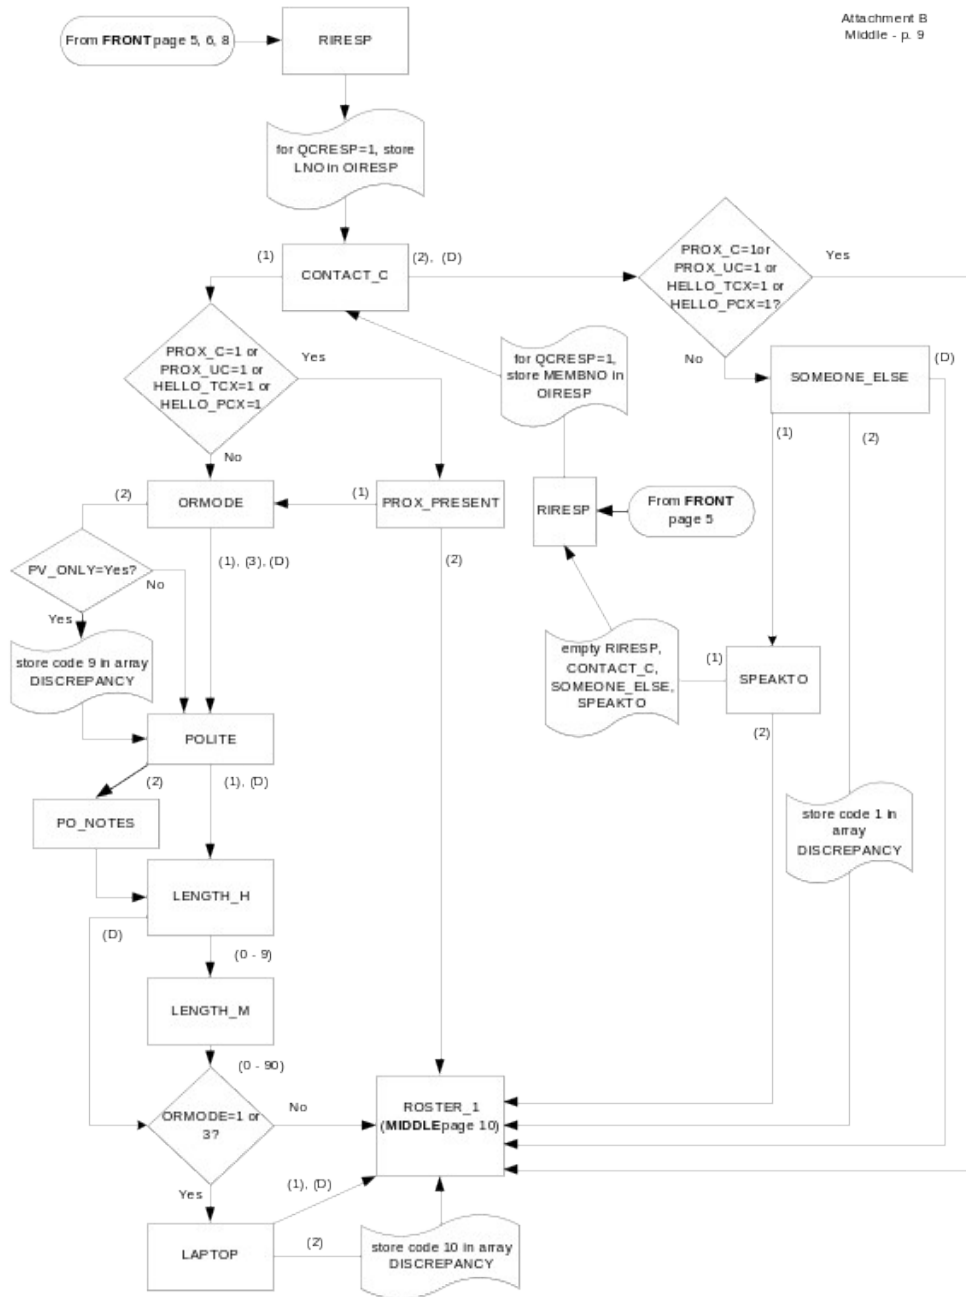

# CED 2000 Sample Redesign Reinterview Blaise Instrument Flowcharts

## Reference Screens

## Text Files

**CED Reinterview Blaise Instrument Flowcharts -- Front**

Attachment B  
Front - p. 2

### CED Reinterview Blaise Instrument Flowcharts -- Middle

Attachment B  
Middle - p. 9

From MIDDLE page 10

Attachment B  
Middle - p.12

CED Reinterview Blaise Instrument Flowcharts -- Back

Attachment B  
Back - p.14